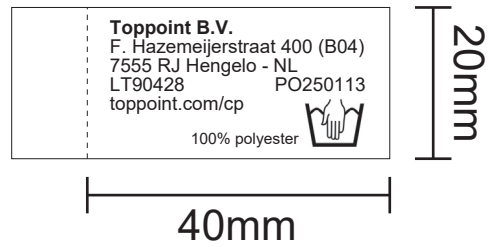

Printed Label

Font type: Arial
Font size: 8 pt