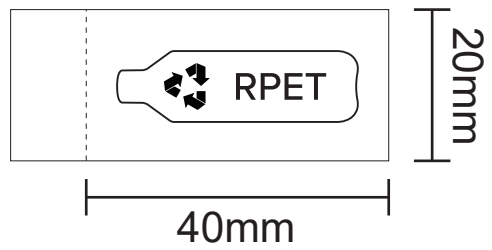

Printed Label

Font type: Arial
Font size: 8 pt